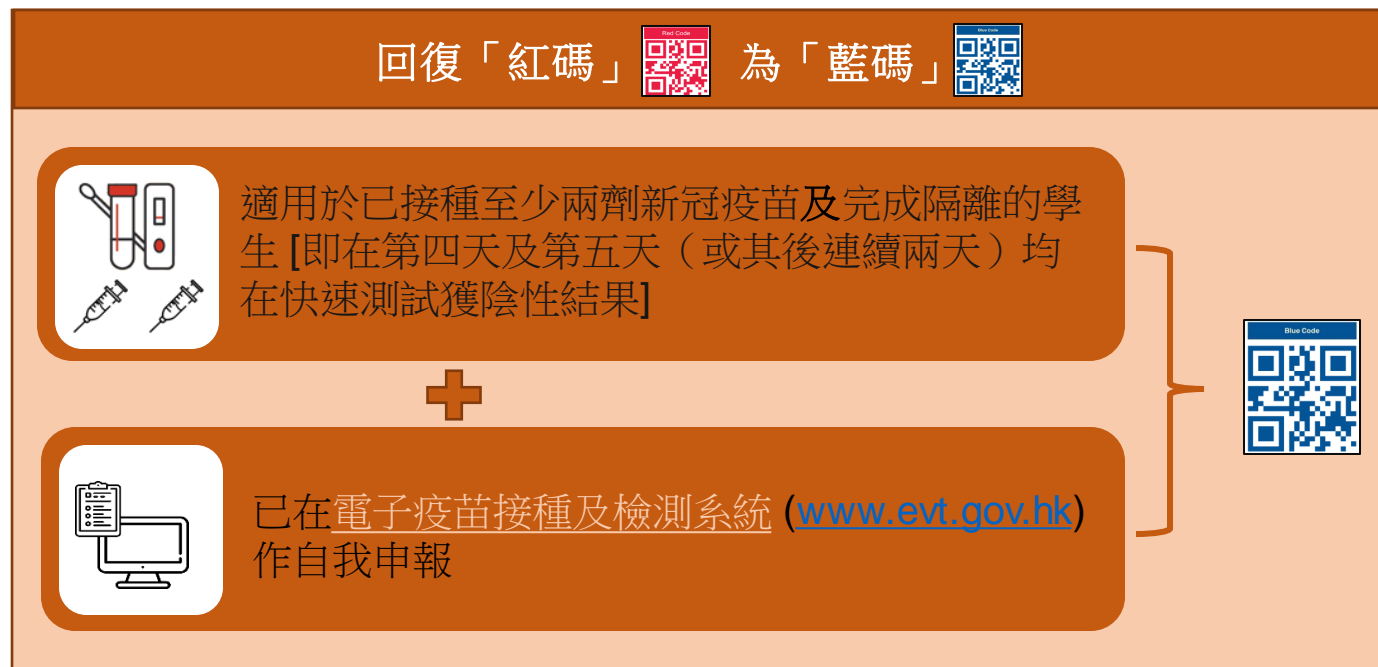

Campus Entry for Students

Colour Code of Vaccine Pass*	Campus Entry
 Red Code	
 Blue Code	

Revert Red Code  to Blue Code 

 For students who received at least two doses of COVID-19 vaccines **and** completion of isolation (i.e. negative RAT results on both Day 4 and Day 5, or two consecutive days thereafter)

+

 Self-declare on Electronic Vaccination and Testing Record System (www.evt.gov.hk)

- For enquiries about reversion of Vaccine Pass codes and online self-declaration of negative RAT results, please refer to COVID-19 Thematic Website (www.coronavirus.gov.hk/eng)

* Per the Government's latest announcement on adjustment of five anti-epidemic measures (Details)

學生進入校園安排

「疫苗通行證」 二維碼顏色*	進入校園
 「紅碼」	
 「藍碼」	

- 如對「疫苗通行證」轉碼及網上自我申報快速測試陰性結果有疑問，可參閱2019冠狀病毒病專題網站 (www.coronavirus.gov.hk/chi/)。